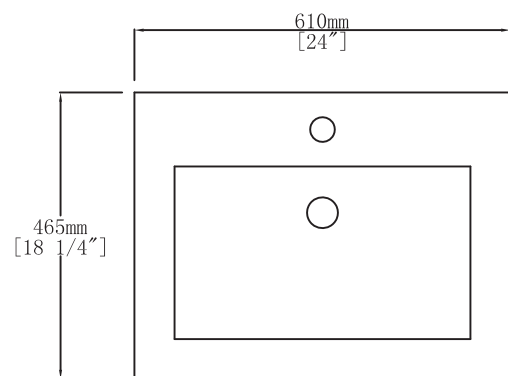

24" wide

Top View

Back View

Light Teak Drawer

Front View

Side View