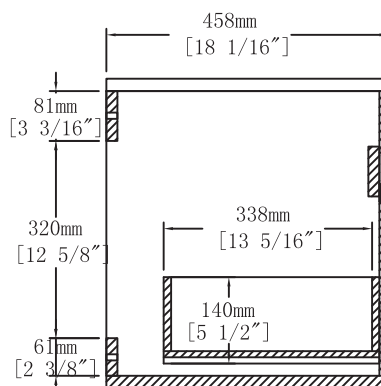

24" wide

Top View

Back View

Light Teak Drawer

Front View

Side View