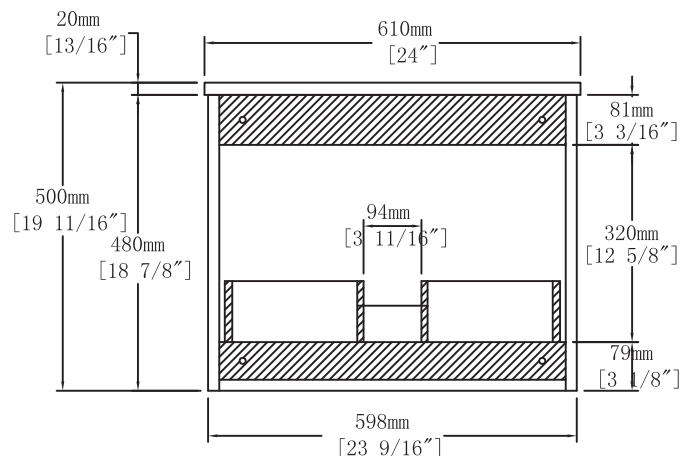

24" wide

Top View

Back View

Light Teak Drawer

Front View

Side View