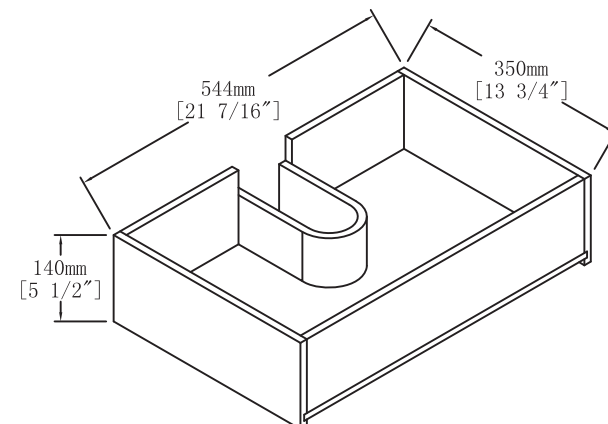

24" wide

Top View

Back View

Light Teak Drawer

Front View

Side View