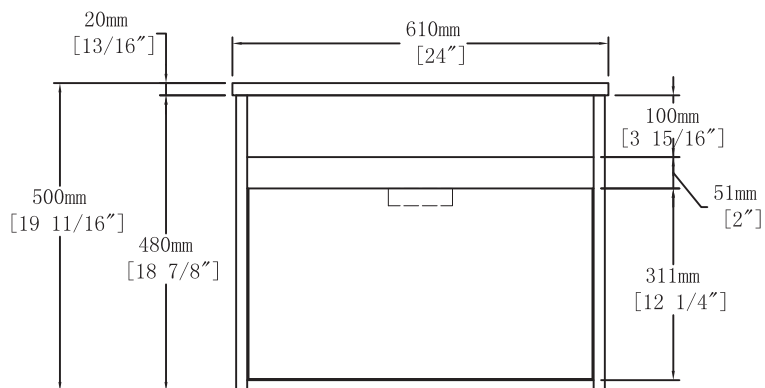

24" wide

Top View

Back View

Light Teak Drawer

Front View

Side View